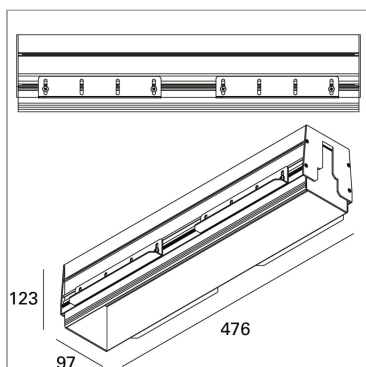

Box Leva 15 tilting

code LV115B/01

PRODUCT DESCRIPTION

Trimless recessed uncategoryed wallbox for false ceiling.
White finishing wallbox for false ceiling

PRODUCT SPECS

Installation method	Trimless recessed
Finishing	White
Dimension	L476xW97 mm
Hole size	99x478 mm