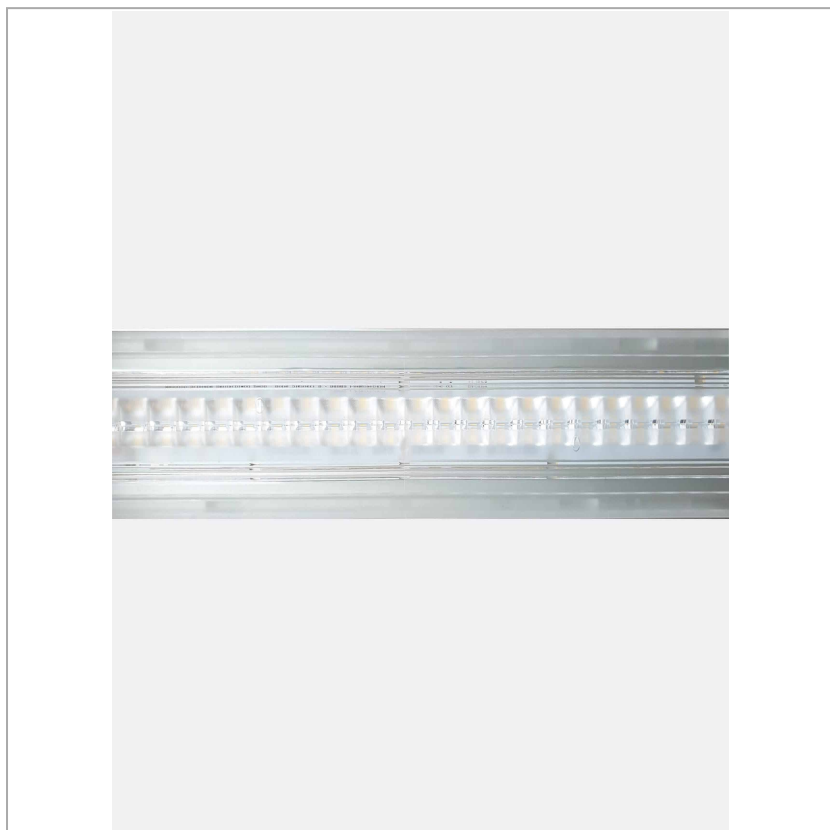

**Fifty5 System - Reglette LED Pro**

code FT051.9HCEW

**PRODUCT DESCRIPTION**

Modular system, in extruded aluminum 55x55mm, for ceiling installation, suspension and recessed trimless (through the use of special accessories) to complete with the necessary dedicated accessories. Textured or anodized painted finish. Diffused light screens in opal polycarbonate, professional optics with different beam openings and, if necessary, equipped with spectra for horticulture and tunable white TW. Possibility of insertion of anti-glare eyelid with patent pending attachment system. Degree of protection IP40

**PRODUCT SPECS**

Installation method	system
Light source	LED
Absorbed power	23,4 W
Color temperature	Horticulture
Color rendering index CRI	>90
Optic	Extra wide 110
MacAdam color tolerance	3
Life time estimate	3SDCM 50000h L90 B10 Ta 25°C
Protocol	On/Off
Dimension	L570 mm
IP Grade	IP20
Power supply	220-240V 50-60Hz