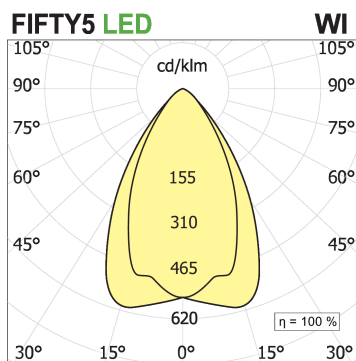

Fifty5 System - Reglette LED Pro

code FT051.9HCWID

PRODUCT DESCRIPTION

Modular system, in extruded aluminum 55x55mm, for ceiling installation, suspension and recessed trimless (through the use of special accessories) to complete with the necessary dedicated accessories. Textured or anodized painted finish. Diffused light screens in opal polycarbonate, professional optics with different beam openings and, if necessary, equipped with spectra for horticulture and tunable white TW. Possibility of insertion of anti-glare eyelid with patent pending attachment system. Degree of protection IP40

PRODUCT SPECS

Installation method	system
Light source	LED
Absorbed power	23,4 W
Color temperature	Horticulture
Color rendering index CRI	>90
Optic	60° UGR
MacAdam color tolerance	3
Life time estimate	3SDCM 50000h L90 B10 Ta 25°C
Protocol	Dimmable Dali
Dimension	L570 mm
IP Grade	IP20
Power supply	220-240V 50-60Hz