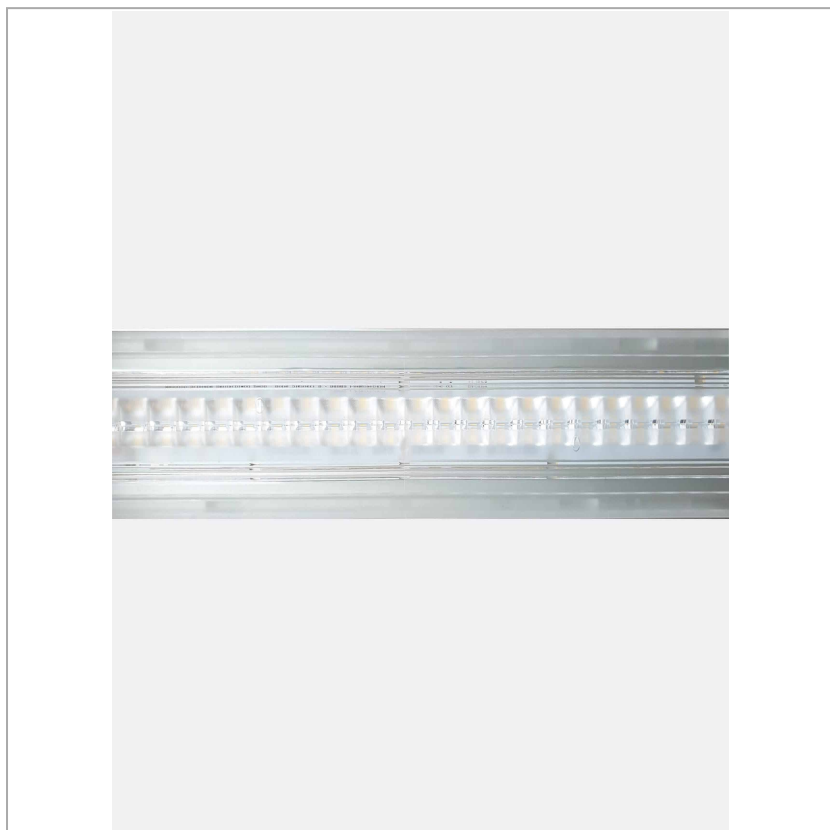

Fifty5 System - Reglette LED Pro

code FT051.9HCDF

PRODUCT DESCRIPTION

Modular system, in extruded aluminum 55x55mm, for ceiling installation, suspension and recessed trimless (through the use of special accessories) to complete with the necessary dedicated accessories. Textured or anodized painted finish. Diffused light screens in opal polycarbonate, professional optics with different beam openings and, if necessary, equipped with spectra for horticulture and tunable white TW. Possibility of insertion of anti-glare eyelid with patent pending attachment system. Degree of protection IP40

PRODUCT SPECS

Installation method	system
Light source	LED
Absorbed power	23,4 W
Color temperature	Horticulture
Color rendering index CRI	>90
Optic	Diffused
MacAdam color tolerance	3
Life time estimate	3SDCM 50000h L90 B10 Ta 25°C
Protocol	On/Off
Dimension	L570 mm
IP Grade	IP20
Power supply	220-240V 50-60Hz