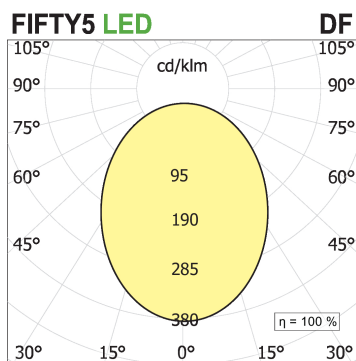

Fifty5 System - Reglette LED Pro

code FT051.9HCDF

PRODUCT DESCRIPTION

Modular system, in extruded aluminum 55x55mm, for ceiling installation, suspension and recessed trimless (through the use of special accessories) to complete with the necessary dedicated accessories. Textured or anodized painted finish. Diffused light screens in opal polycarbonate, professional optics with different beam openings and, if necessary, equipped with spectra for horticulture and tunable white TW. Possibility of insertion of anti-glare eyelid with patent pending attachment system. Degree of protection IP40

PRODUCT SPECS

Installation method	system
Light source	LED
Absorbed power	23,4 W
Color temperature	Horticulture
Color rendering index CRI	>90
Optic	Diffused
MacAdam color tolerance	3
Life time estimate	3SDCM 50000h L90 B10 Ta 25°C
Protocol	On/Off
Dimension	L570 mm
IP Grade	IP20
Power supply	220-240V 50-60Hz