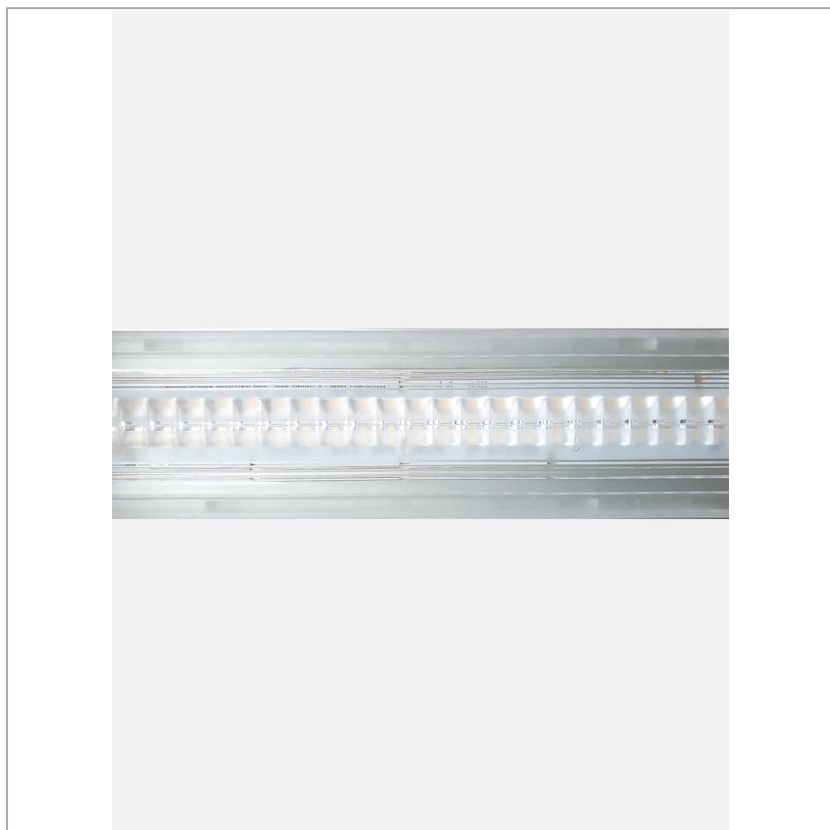

Fifty5 System - Reglette LED Pro

code FT055.927EW

PRODUCT DESCRIPTION

Modular system, in extruded aluminum 55x55mm, for ceiling installation, suspension and recessed trimless (through the use of special accessories) to complete with the necessary dedicated accessories. Textured or anodized painted finish. Diffused light screens in opal polycarbonate, professional optics with different beam openings and, if necessary, equipped with spectra for horticulture and tunable white TW. Possibility of insertion of anti-glare eyelid with patent pending attachment system. Degree of protection IP40

PRODUCT SPECS

Installation method	system
Light source	LED
Absorbed power	70,2 W
Color temperature	2700K
Color rendering index CRI	>90
Optic	Extra wide 110
Luminous flux of the product	11400 lm
Luminous efficiency	162 lm/W
Protocol	On/Off
Energy efficiency class	D
Dimension	L1690 mm
IP Grade	IP20
Power supply	220-240V 50-60Hz