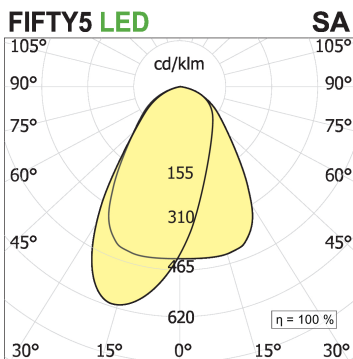

**Fifty5 System - Reglette LED Pro**

code FT055.9HCSAD

**PRODUCT DESCRIPTION**

Modular system, in extruded aluminum 55x55mm, for ceiling installation, suspension and recessed trimless (through the use of special accessories) to complete with the necessary dedicated accessories. Textured or anodized painted finish. Diffused light screens in opal polycarbonate, professional optics with different beam openings and, if necessary, equipped with spectra for horticulture and tunable white TW. Possibility of insertion of anti-glare eyelid with patent pending attachment system. Degree of protection IP40

**PRODUCT SPECS**

Installation method	system
Light source	LED
Absorbed power	70,2 W
Color temperature	Horticulture
Color rendering index CRI	>90
Optic	Single asym
Protocol	Dimmable Dali
Energy efficiency class	D
Dimension	L1690 mm
IP Grade	IP20
Power supply	220-240V 50-60Hz