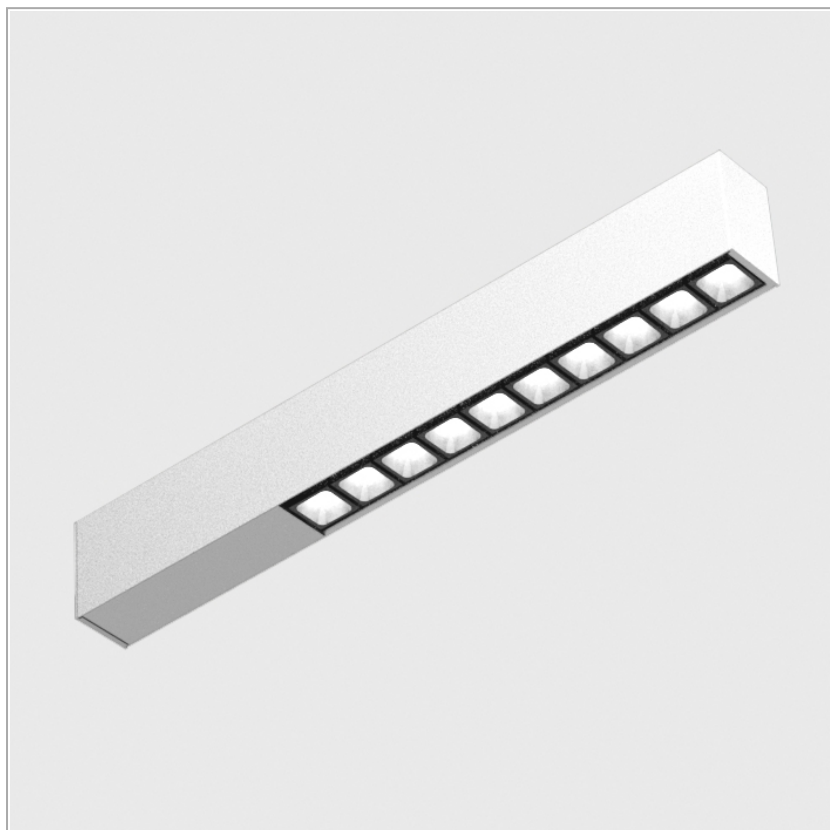

Notte system - module Leva 10

code LV154IP.927Z/01

PRODUCT DESCRIPTION

system outdoor, complete of 10x led 2,2 w, color rendering index>90. White box - black optic finishing
Order the plate to cover the power supply

PRODUCT SPECS

Installation method	system
Light source	LED
Absorbed power	10x2,2 W
Color temperature	2700K
Color rendering index CRI	>90
Optic	Asymmetric 41°X18°
Finishing	White box - black optic
Luminous flux of the product	2150 lm
Luminous efficiency	98 lm/W
MacAdam color tolerance	2
Life time estimate	50000h Ta 25° L90B10
Protocol	On/Off
Energy efficiency class	E
Weight	4.30 Kg
Dimension	L480xW40xH66 mm
IP Grade	Ip56
Power supply	220-240V 50-60Hz