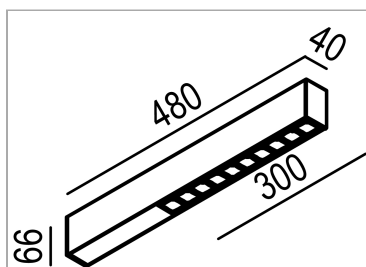

Notte system - module Leva 10

code LV154IP.927Z/01

PRODUCT DESCRIPTION

system outdoor, complete of 10x led 2,2 w, color rendering index>90. White box - black optic finishing
Order the plate to cover the power supply

PRODUCT SPECS

Installation method	system
Light source	LED
Absorbed power	10x2,2 W
Color temperature	2700K
Color rendering index CRI	>90
Optic	Asymmetric 41°X18°
Finishing	White box - black optic
Luminous flux of the product	2150 lm
Luminous efficiency	98 lm/W
MacAdam color tolerance	2
Life time estimate	50000h Ta 25° L90B10
Protocol	On/Off
Energy efficiency class	E
Weight	4.30 Kg
Dimension	L480xW40xH66 mm
IP Grade	Ip56
Power supply	220-240V 50-60Hz