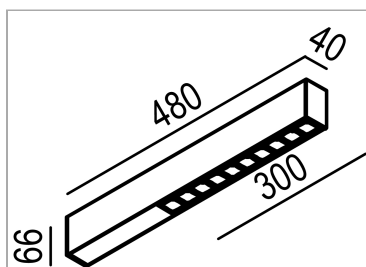

**Notte system - module Leva 10**

code LV154IP.927ZD/01

**PRODUCT DESCRIPTION**

system outdoor, complete of 10x led 2,2 w, color rendering index>90. White box - black optic finishing  
Order the plate to cover the power supply

**PRODUCT SPECS**

Installation method	system
Light source	LED
Absorbed power	10x2,2 W
Color temperature	2700K
Color rendering index CRI	>90
Optic	Asymmetric 41°X18°
Finishing	White box - black optic
Luminous flux of the product	2150 lm
Luminous efficiency	98 lm/W
MacAdam color tolerance	2
Life time estimate	50000h Ta 25° L90B10
Protocol	Dimmable Dali
Energy efficiency class	E
Weight	4.30 Kg
Dimension	L480xW40xH66 mm
IP Grade	Ip56
Power supply	220-240V 50-60Hz