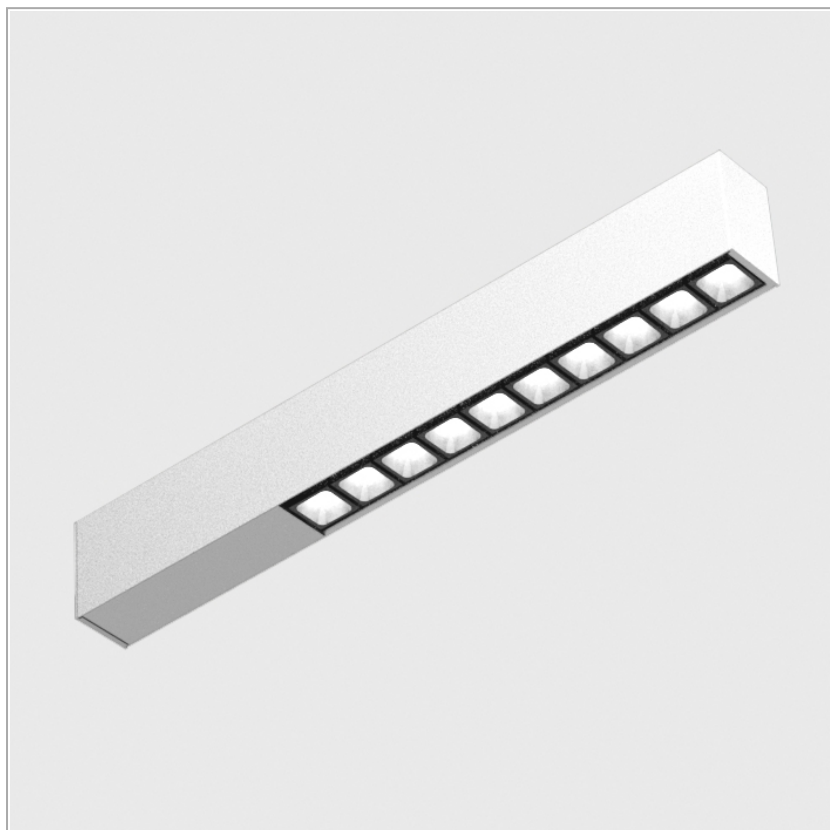

**Notte system - module Leva 10**

code LV154IP.927ZD/01

**PRODUCT DESCRIPTION**

system outdoor, complete of 10x led 2,2 w, color rendering index>90. White box - black optic finishing  
Order the plate to cover the power supply

**PRODUCT SPECS**

Installation method	system
Light source	LED
Absorbed power	10x2,2 W
Color temperature	2700K
Color rendering index CRI	>90
Optic	Asymmetric 41°X18°
Finishing	White box - black optic
Luminous flux of the product	2150 lm
Luminous efficiency	98 lm/W
MacAdam color tolerance	2
Life time estimate	50000h Ta 25° L90B10
Protocol	Dimmable Dali
Energy efficiency class	E
Weight	4.30 Kg
Dimension	L480xW40xH66 mm
IP Grade	Ip56
Power supply	220-240V 50-60Hz