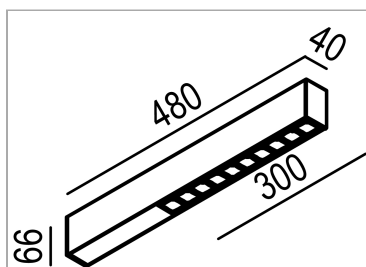

**Notte system - module Leva 10**

code LV154IP.930S/01

**PRODUCT DESCRIPTION**

system outdoor, complete of 10x led 2,2 w, color rendering index>90. White box - black optic finishing  
Order the plate to cover the power supply

**PRODUCT SPECS**

Installation method	system
Light source	LED
Absorbed power	10x2,2 W
Color temperature	3000K
Color rendering index CRI	>90
Optic	Spot 20°
Finishing	White box - black optic
Luminous flux of the product	2004 lm
Luminous efficiency	91 lm/W
MacAdam color tolerance	2
Life time estimate	50000h Ta 25° L90B10
Protocol	On/Off
Energy efficiency class	E
Weight	4.30 Kg
Dimension	L480xW40xH66 mm
IP Grade	Ip56
Power supply	220-240V 50-60Hz