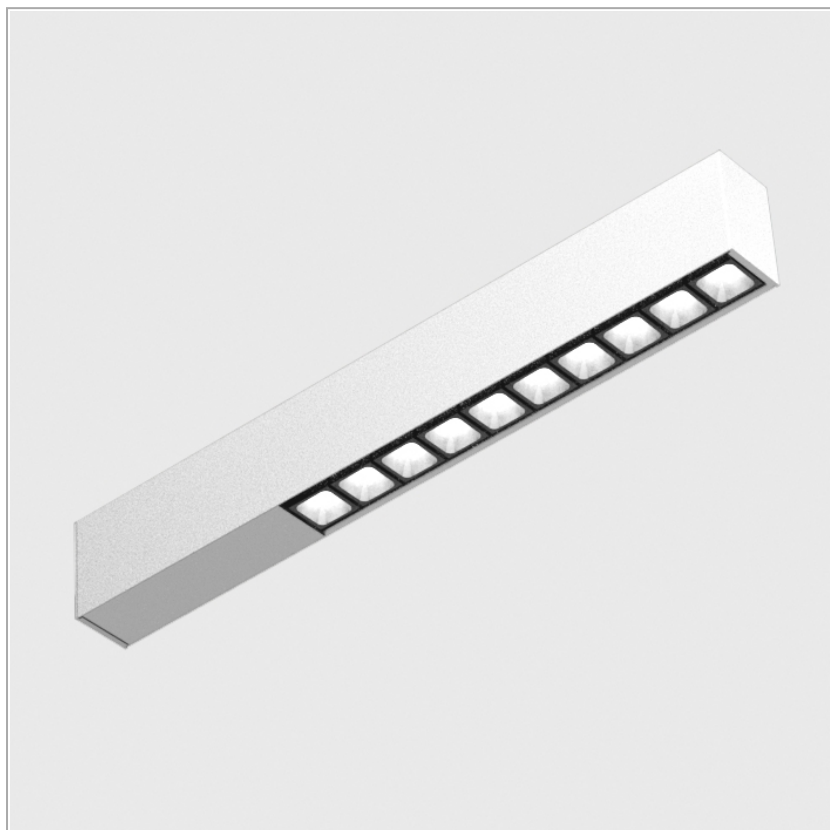

**Notte system - module Leva 10**

code LV154IP.930S/01

**PRODUCT DESCRIPTION**

system outdoor, complete of 10x led 2,2 w, color rendering index>90. White box - black optic finishing  
Order the plate to cover the power supply

**PRODUCT SPECS**

Installation method	system
Light source	LED
Absorbed power	10x2,2 W
Color temperature	3000K
Color rendering index CRI	>90
Optic	Spot 20°
Finishing	White box - black optic
Luminous flux of the product	2004 lm
Luminous efficiency	91 lm/W
MacAdam color tolerance	2
Life time estimate	50000h Ta 25° L90B10
Protocol	On/Off
Energy efficiency class	E
Weight	4.30 Kg
Dimension	L480xW40xH66 mm
IP Grade	Ip56
Power supply	220-240V 50-60Hz