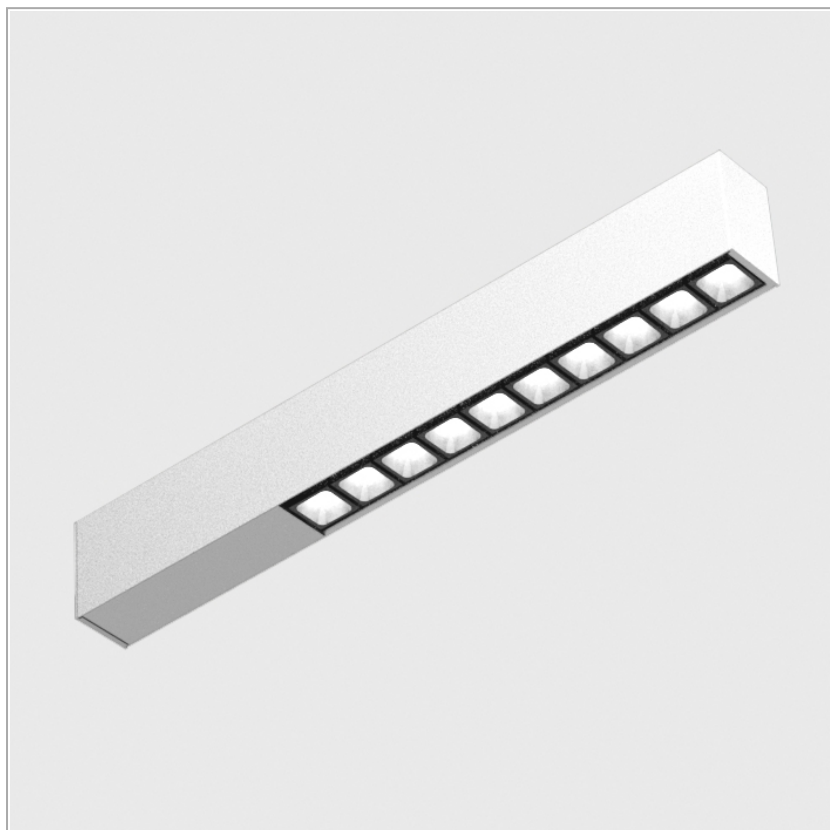

Notte system - module Leva 10

code LV154IP.930F/01

PRODUCT DESCRIPTION

system outdoor, complete of 10x led 2,2 w, color rendering index>90. White box - black optic finishing
Order the plate to cover the power supply

PRODUCT SPECS

Installation method	system
Light source	LED
Absorbed power	10x2,2 W
Color temperature	3000K
Color rendering index CRI	>90
Optic	Flood 32°
Finishing	White box - black optic
Luminous flux of the product	1862 lm
Luminous efficiency	85 lm/W
MacAdam color tolerance	2
Life time estimate	50000h Ta 25° L90B10
Protocol	On/Off
Energy efficiency class	E
Weight	4.30 Kg
Dimension	L480xW40xH66 mm
IP Grade	Ip56
Power supply	220-240V 50-60Hz