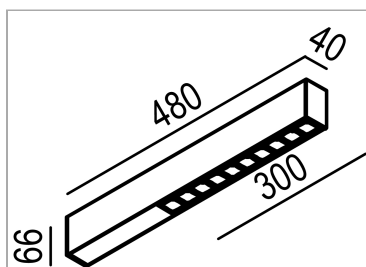

Notte system - module Leva 10

code LV154IP.930F/01

PRODUCT DESCRIPTION

system outdoor, complete of 10x led 2,2 w, color rendering index>90. White box - black optic finishing
Order the plate to cover the power supply

PRODUCT SPECS

Installation method	system
Light source	LED
Absorbed power	10x2,2 W
Color temperature	3000K
Color rendering index CRI	>90
Optic	Flood 32°
Finishing	White box - black optic
Luminous flux of the product	1862 lm
Luminous efficiency	85 lm/W
MacAdam color tolerance	2
Life time estimate	50000h Ta 25° L90B10
Protocol	On/Off
Energy efficiency class	E
Weight	4.30 Kg
Dimension	L480xW40xH66 mm
IP Grade	Ip56
Power supply	220-240V 50-60Hz