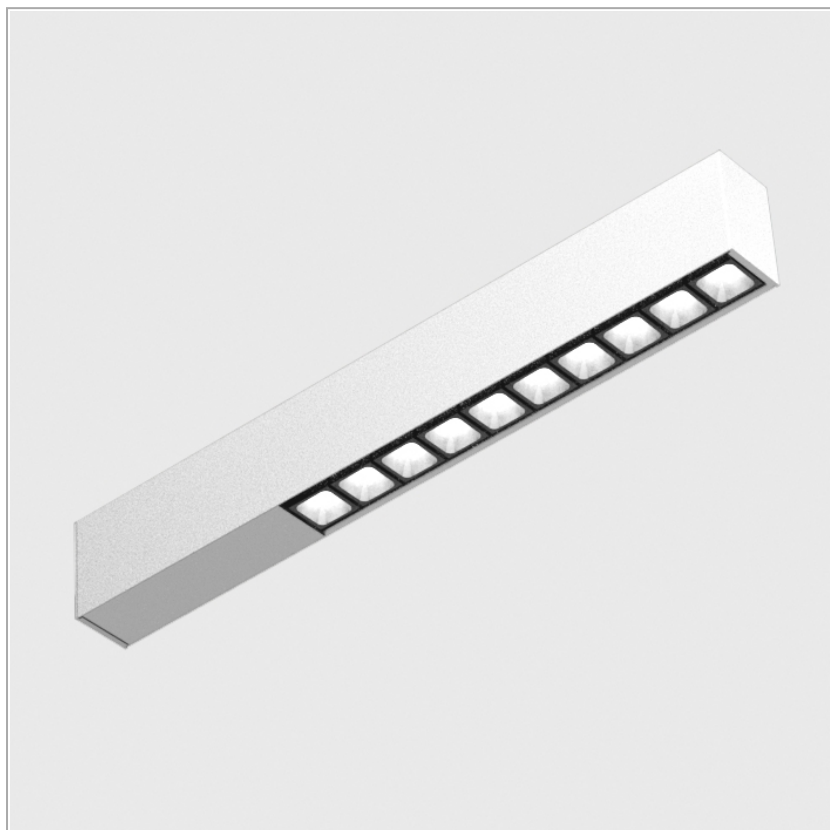

Notte system - module Leva 10

code LV154IP.940S/01

PRODUCT DESCRIPTION

system outdoor, complete of 10x led 2,2 w, color rendering index>90. White box - black optic finishing
Order the plate to cover the power supply

PRODUCT SPECS

Installation method	system
Light source	LED
Absorbed power	10x2,2 W
Color temperature	4000K
Color rendering index CRI	>90
Optic	Spot 20°
Finishing	White box - black optic
Luminous flux of the product	2050 lm
Luminous efficiency	93 lm/W
MacAdam color tolerance	2
Life time estimate	50000h Ta 25° L90B10
Protocol	On/Off
Energy efficiency class	E
Weight	4.30 Kg
Dimension	L480xW40xH66 mm
IP Grade	Ip56
Power supply	220-240V 50-60Hz