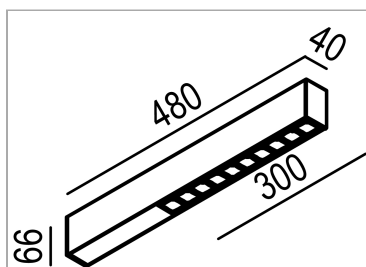

Notte system - module Leva 10

code LV154IP.940S/01

PRODUCT DESCRIPTION

system outdoor, complete of 10x led 2,2 w, color rendering index>90. White box - black optic finishing
Order the plate to cover the power supply

PRODUCT SPECS

Installation method	system
Light source	LED
Absorbed power	10x2,2 W
Color temperature	4000K
Color rendering index CRI	>90
Optic	Spot 20°
Finishing	White box - black optic
Luminous flux of the product	2050 lm
Luminous efficiency	93 lm/W
MacAdam color tolerance	2
Life time estimate	50000h Ta 25° L90B10
Protocol	On/Off
Energy efficiency class	E
Weight	4.30 Kg
Dimension	L480xW40xH66 mm
IP Grade	Ip56
Power supply	220-240V 50-60Hz