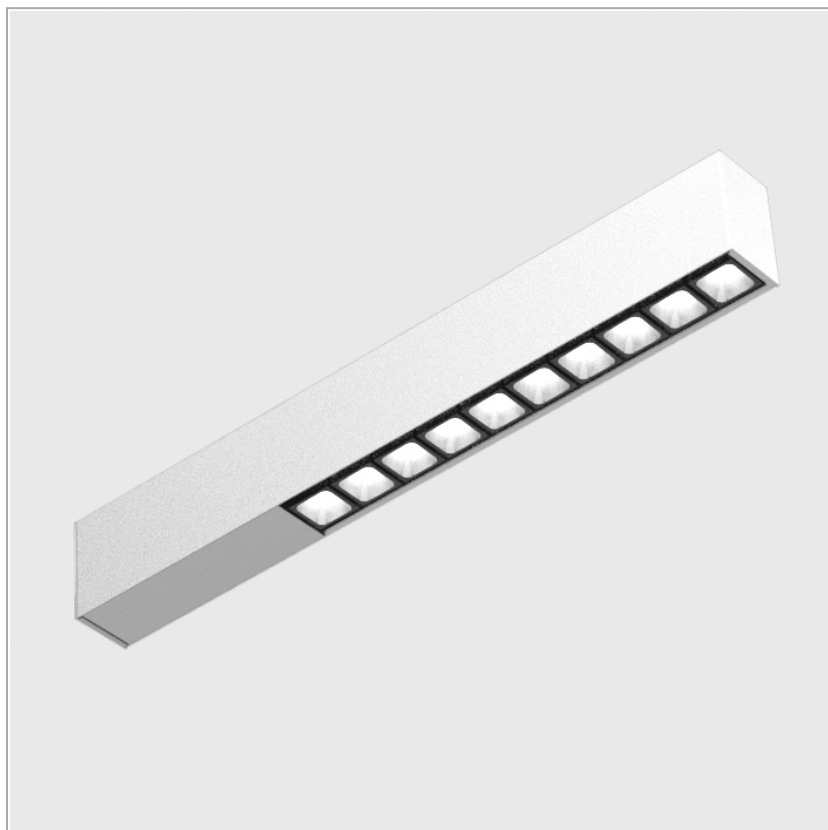

Notte system - module Leva 10

code LV154IP.940SD/01

PRODUCT DESCRIPTION

system outdoor, complete of 10x led 2,2 w, color rendering index>90. White box - black optic finishing
Order the plate to cover the power supply

PRODUCT SPECS

Installation method	system
Light source	LED
Absorbed power	10x2,2 W
Color temperature	4000K
Color rendering index CRI	>90
Optic	Spot 20°
Finishing	White box - black optic
Luminous flux of the product	2050 lm
Luminous efficiency	93 lm/W
MacAdam color tolerance	2
Life time estimate	50000h Ta 25° L90B10
Protocol	Dimmable Dali
Energy efficiency class	E
Weight	4.30 Kg
Dimension	L480xW40xH66 mm
IP Grade	Ip56
Power supply	220-240V 50-60Hz