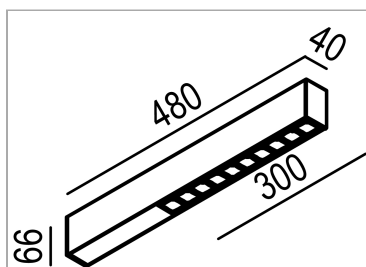

Notte system - module Leva 10

code LV154IP.940SD/01

PRODUCT DESCRIPTION

system outdoor, complete of 10x led 2,2 w, color rendering index>90. White box - black optic finishing
Order the plate to cover the power supply

PRODUCT SPECS

Installation method	system
Light source	LED
Absorbed power	10x2,2 W
Color temperature	4000K
Color rendering index CRI	>90
Optic	Spot 20°
Finishing	White box - black optic
Luminous flux of the product	2050 lm
Luminous efficiency	93 lm/W
MacAdam color tolerance	2
Life time estimate	50000h Ta 25° L90B10
Protocol	Dimmable Dali
Energy efficiency class	E
Weight	4.30 Kg
Dimension	L480xW40xH66 mm
IP Grade	Ip56
Power supply	220-240V 50-60Hz

WEB PAGE

ASSEMBLY INSTRUCTIONS

Complies with EN605981 and related notes. In the absence of metric symbols, the measurements are all in millimetres.

Luminous flux and power data are initially subject to tolerances +/- 10%. The values refer to an ambient temperature of 25°C unless otherwise specified.
We reserve the right to make changes to our products at any time.