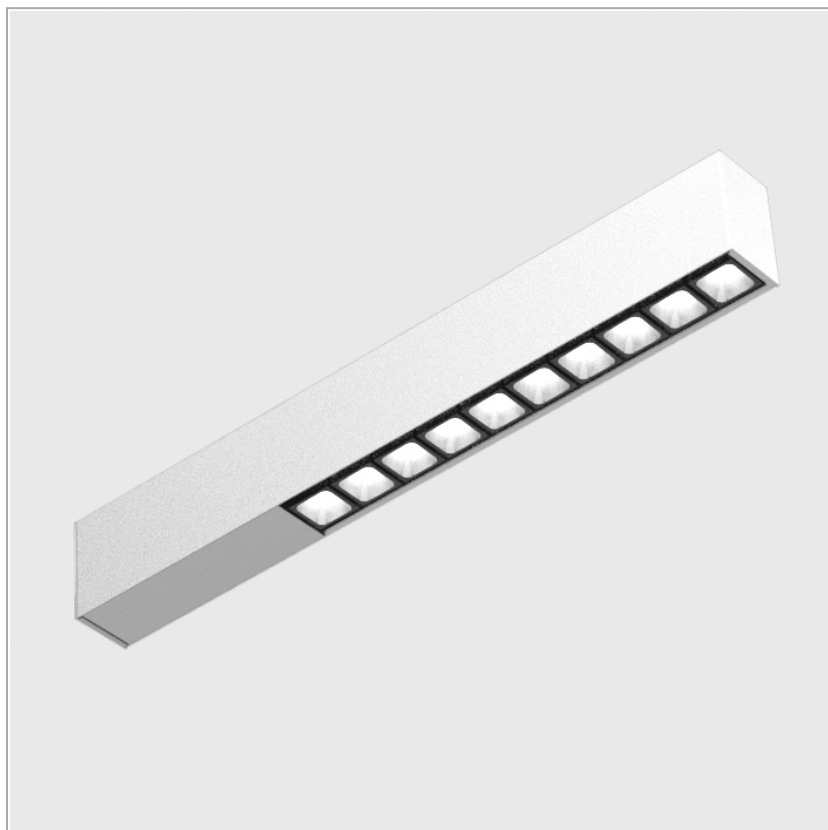

Notte system - module Leva 10

code LV154IP.940F/01

PRODUCT DESCRIPTION

system outdoor, complete of 10x led 2,2 w, color rendering index>90. White box - black optic finishing
Order the plate to cover the power supply

PRODUCT SPECS

Installation method	system
Light source	LED
Absorbed power	10x2,2 W
Color temperature	4000K
Color rendering index CRI	>90
Optic	Flood 32°
Finishing	White box - black optic
Luminous flux of the product	1905 lm
Luminous efficiency	87 lm/W
MacAdam color tolerance	2
Life time estimate	50000h Ta 25° L90B10
Protocol	On/Off
Energy efficiency class	E
Weight	4.30 Kg
Dimension	L480xW40xH66 mm
IP Grade	Ip56
Power supply	220-240V 50-60Hz