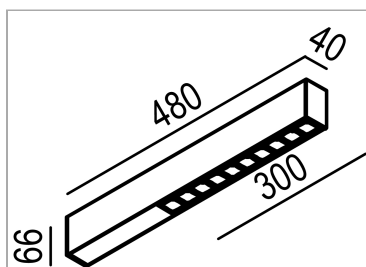

Notte system - module Leva 10

code LV154IP.940F/01

PRODUCT DESCRIPTION

system outdoor, complete of 10x led 2,2 w, color rendering index>90. White box - black optic finishing
Order the plate to cover the power supply

PRODUCT SPECS

Installation method	system
Light source	LED
Absorbed power	10x2,2 W
Color temperature	4000K
Color rendering index CRI	>90
Optic	Flood 32°
Finishing	White box - black optic
Luminous flux of the product	1905 lm
Luminous efficiency	87 lm/W
MacAdam color tolerance	2
Life time estimate	50000h Ta 25° L90B10
Protocol	On/Off
Energy efficiency class	E
Weight	4.30 Kg
Dimension	L480xW40xH66 mm
IP Grade	Ip56
Power supply	220-240V 50-60Hz