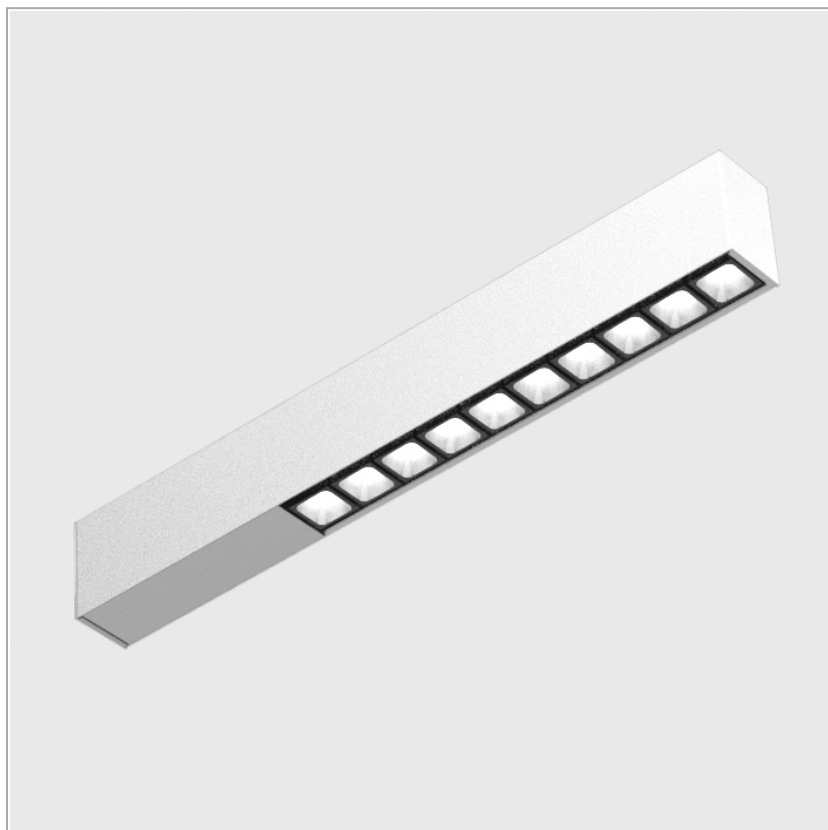

**Notte system - module Leva 10**

code LV154IP.940ZD/01

**PRODUCT DESCRIPTION**

system outdoor, complete of 10x led 2,2 w, color rendering index>90. White box - black optic finishing  
Order the plate to cover the power supply

**PRODUCT SPECS**

Installation method	system
Light source	LED
Absorbed power	10x2,2 W
Color temperature	4000K
Color rendering index CRI	>90
Optic	Asymmetric 41°X18°
Finishing	White box - black optic
Luminous flux of the product	2220 lm
Luminous efficiency	101 lm/W
MacAdam color tolerance	2
Life time estimate	50000h Ta 25° L90B10
Protocol	Dimmable Dali
Energy efficiency class	E
Weight	4.30 Kg
Dimension	L480xW40xH66 mm
IP Grade	Ip56
Power supply	220-240V 50-60Hz