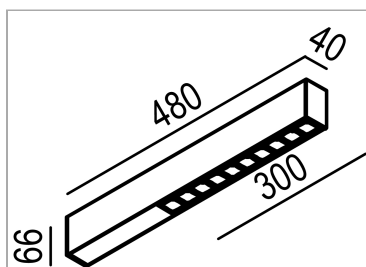

**Notte system - module Leva 10**

code LV154IP.940ZD/01

**PRODUCT DESCRIPTION**

system outdoor, complete of 10x led 2,2 w, color rendering index>90. White box - black optic finishing  
Order the plate to cover the power supply

**PRODUCT SPECS**

Installation method	system
Light source	LED
Absorbed power	10x2,2 W
Color temperature	4000K
Color rendering index CRI	>90
Optic	Asymmetric 41°X18°
Finishing	White box - black optic
Luminous flux of the product	2220 lm
Luminous efficiency	101 lm/W
MacAdam color tolerance	2
Life time estimate	50000h Ta 25° L90B10
Protocol	Dimmable Dali
Energy efficiency class	E
Weight	4.30 Kg
Dimension	L480xW40xH66 mm
IP Grade	Ip56
Power supply	220-240V 50-60Hz