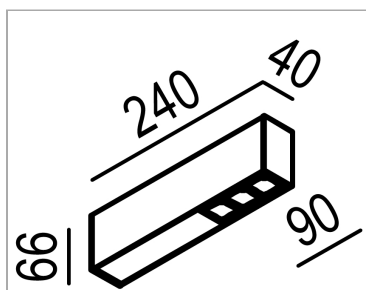

Notte system - module Leva 3

code LV152IP.930S/01

PRODUCT DESCRIPTION

system outdoor, complete of 3x led 2,2 w, color rendering index>90. White box - black optic finishing
Order the plate to cover the power supply

PRODUCT SPECS

Installation method	system
Light source	LED
Absorbed power	3x2,2 W
Color temperature	3000K
Color rendering index CRI	>90
Optic	Spot 20°
Finishing	White box - black optic
Luminous flux of the product	601 lm
Luminous efficiency	91 lm/W
MacAdam color tolerance	2
Life time estimate	50000h Ta 25° L90B10
Protocol	On/Off
Energy efficiency class	E
Weight	2 Kg
Dimension	L240xW40xH66 mm
IP Grade	Ip56
Power supply	220-240V 50-60Hz