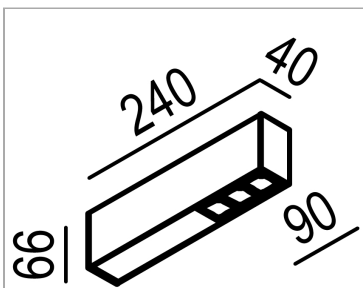

Notte system - module Leva 3

code LV152IP.930WD/01

PRODUCT DESCRIPTION

system outdoor, complete of 3x led 2,2 w, color rendering index>90. White box - black optic finishing
Order the plate to cover the power supply

PRODUCT SPECS

Installation method	system
Light source	LED
Absorbed power	3x2,2 W
Color temperature	3000K
Color rendering index CRI	>90
Optic	Wide 50°
Finishing	White box - black optic
Luminous flux of the product	497 lm
Luminous efficiency	75 lm/W
MacAdam color tolerance	2
Life time estimate	50000h Ta 25° L90B10
Protocol	Dimmable Dali
Energy efficiency class	E
Weight	2 Kg
Dimension	L240xW40xH66 mm
IP Grade	Ip56
Power supply	220-240V 50-60Hz