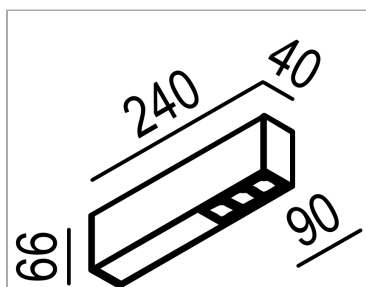

### PRODUCT DESCRIPTION

system outdoor, complete of 3x led 2,2 w, color rendering index>90. White box - black optic finishing  
Order the plate to cover the power supply

### PRODUCT SPECS

Installation method	system
Light source	LED
Absorbed power	3x2,2 W
Color temperature	4000K
Color rendering index CRI	>90
Optic	Flood 32°
Finishing	White box - black optic
Luminous flux of the product	571 lm
Luminous efficiency	87 lm/W
MacAdam color tolerance	2
Life time estimate	50000h Ta 25° L90B10
Protocol	On/Off
Energy efficiency class	E
Weight	2 Kg
Dimension	L240xW40xH66 mm
IP Grade	Ip56
Power supply	220-240V 50-60Hz