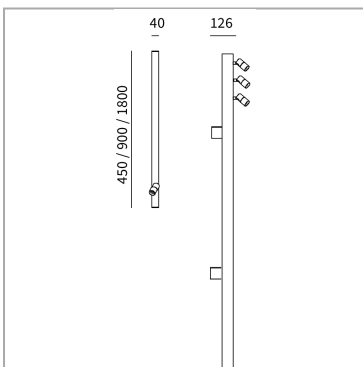

Ibrida wall 1800 3 spots

code IB027.927SD/01

PRODUCT DESCRIPTION

Wall lamp h 1800 mm. composed of an extruded aluminum profile. 3 led spot 24 W each. Power supply included. Color finish white. Protection class IP20.

PRODUCT SPECS

Installation method	Wall surface mounted
Light source	LED
Absorbed power	3x8 W
Color temperature	2700K
Color rendering index CRI	>90
Optic	Spot 19°
Finishing	White
Luminous flux of the product	1918 lm
Luminous efficiency	80 lm/W
MacAdam color tolerance	2
Life time estimate	2SCDM 50.000h L90 B10 ta25°
Protocol	Dimmable Dali
Energy efficiency class	D
Dimension	L40xW126xH1800 mm
IP Grade	IP20
Power supply	220-240V 50-60Hz