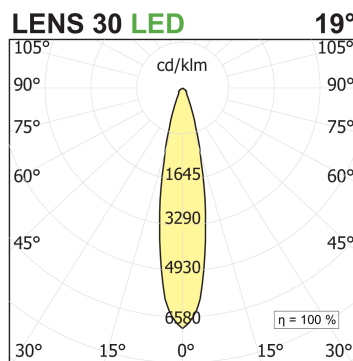

Ibrida wall 1800 3 spots

code IB027.927SD/01

PRODUCT DESCRIPTION

Wall lamp h 1800 mm. composed of an extruded aluminum profile. 3 led spot 24 W each. Power supply included. Color finish white. Protection class IP20.

PRODUCT SPECS

Installation method	Wall surface mounted
Light source	LED
Absorbed power	3x8 W
Color temperature	2700K
Color rendering index CRI	>90
Optic	Spot 19°
Finishing	White
Luminous flux of the product	1918 lm
Luminous efficiency	80 lm/W
MacAdam color tolerance	2
Life time estimate	2SCDM 50.000h L90 B10 ta25°
Protocol	Dimmable Dali
Energy efficiency class	D
Dimension	L40xW126xH1800 mm
IP Grade	IP20
Power supply	220-240V 50-60Hz