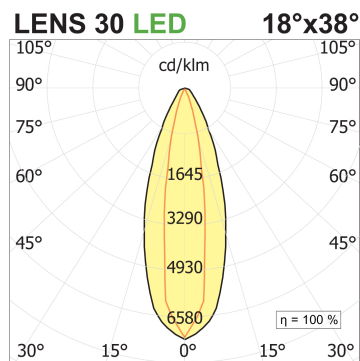

Ibrida wall 900 1 spot

code IB024.927ZD/01

PRODUCT DESCRIPTION

Lamp for wall mounting h 900 mm. Characterized by an extruded aluminum profile. Direct light, 1 spots d.40 led [power], ballast included. Color finish white. Protection class IP20.

PRODUCT SPECS

Installation method	Wall surface mounted
Light source	LED
Absorbed power	8 W
Color temperature	2700K
Color rendering index CRI	>90
Optic	Asymmetric Z18°x38°
Finishing	White
Luminous flux of the product	490 lm
Luminous efficiency	61 lm/W
MacAdam color tolerance	2
Life time estimate	2SCDM 50.000h L90 B10 ta25°
Protocol	Dimmable Dali
Energy efficiency class	D
Dimension	L40xW126xH900 mm
IP Grade	IP20
Power supply	220-240V 50-60Hz