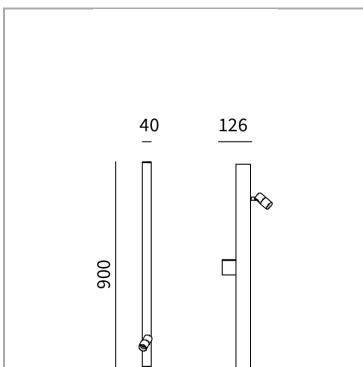

Ibrida wall 900 1 spot

code IB024.927ZD/01

PRODUCT DESCRIPTION

Lamp for wall mounting h 900 mm. Characterized by an extruded aluminum profile. Direct light, 1 spots d.40 led [power], ballast included. Color finish white. Protection class IP20.

PRODUCT SPECS

Installation method	Wall surface mounted
Light source	LED
Absorbed power	8 W
Color temperature	2700K
Color rendering index CRI	>90
Optic	Asymmetric Z18°x38°
Finishing	White
Luminous flux of the product	490 lm
Luminous efficiency	61 lm/W
MacAdam color tolerance	2
Life time estimate	2SCDM 50.000h L90 B10 ta25°
Protocol	Dimmable Dali
Energy efficiency class	D
Dimension	L40xW126xH900 mm
IP Grade	IP20
Power supply	220-240V 50-60Hz