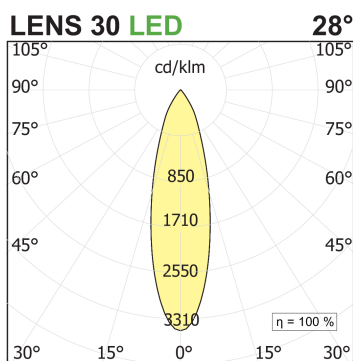

Ibrida wall 900 1 spot

code IB024.927F/01

PRODUCT DESCRIPTION

Lamp for wall mounting h 900 mm. Characterized by an extruded aluminum profile. Direct light, 1 spots d.40 led [power], ballast included. Color finish white. Protection class IP20.

PRODUCT SPECS

Installation method	Wall surface mounted
Light source	LED
Absorbed power	8 W
Color temperature	2700K
Color rendering index CRI	>90
Optic	Flood 28°
Finishing	White
Luminous flux of the product	668 lm
Luminous efficiency	84 lm/W
MacAdam color tolerance	2
Life time estimate	2SCDM 50.000h L90 B10 ta25°
Protocol	On/Off
Energy efficiency class	D
Dimension	L40xW126xH900 mm
IP Grade	IP20
Power supply	220-240V 50-60Hz