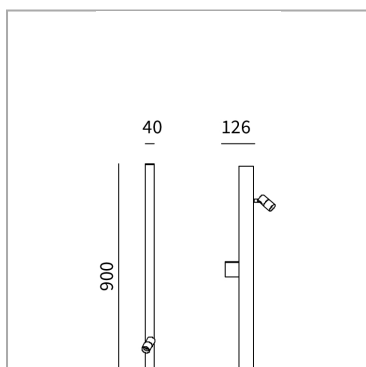

Ibrida wall 900 1 spot

code IB024.927F/01

PRODUCT DESCRIPTION

Lamp for wall mounting h 900 mm. Characterized by an extruded aluminum profile. Direct light, 1 spots d.40 led [power], ballast included. Color finish white. Protection class IP20.

PRODUCT SPECS

Installation method	Wall surface mounted
Light source	LED
Absorbed power	8 W
Color temperature	2700K
Color rendering index CRI	>90
Optic	Flood 28°
Finishing	White
Luminous flux of the product	668 lm
Luminous efficiency	84 lm/W
MacAdam color tolerance	2
Life time estimate	2SCDM 50.000h L90 B10 ta25°
Protocol	On/Off
Energy efficiency class	D
Dimension	L40xW126xH900 mm
IP Grade	IP20
Power supply	220-240V 50-60Hz