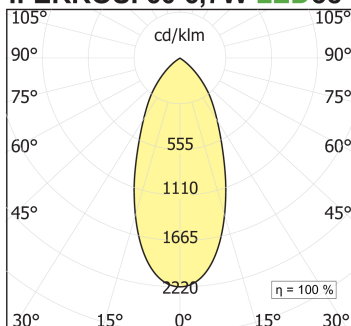

IFERROSI 60 6,7W LED38°