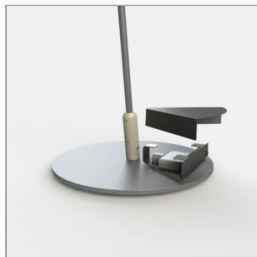

IFerrosi straight pole H3500-60 +60

code IF07.940W/99

PRODUCT DESCRIPTION

Outdoor floor lamp consisting of a tubular H3500mm. Base diameter 450 mm, complete with 2 Ø60 spots. colour rendering index cri>90. Painted finish of graphitecolour . IP66 degree of protection.

IFERROSI 60 6,7W LED38°

WEB PAGE

ASSEMBLY INSTRUCTIONS

OPTIONAL ACCESSORIES

box-for-power-suppliers IFerrosi system

code IF76/99

Family of outdoor floor or wall luminaires, available in finished modules or in a modular system for maximum customization. Versions with LED source projectors for accent light are available. Poles of different heights from 700mm to 3000mm are available, to be combined with spots of 6.7W or 18W. Fixing base or possibility to install in different surfaces: flange for wooden surfaces, clamp for concrete and stake for ground. IP54.