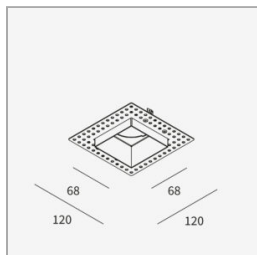

Accessori Wallbox Nyx For Brickwall Q50 outer casing for brick wall

code LTN02B/01

Trimless recessed indoor outer casing for plasterboard square shape. Bianco finishing outer casing for plasterboard

Technical Sheet