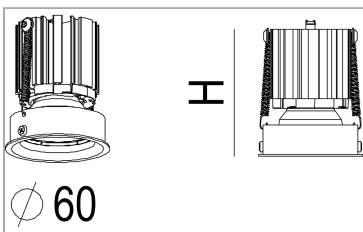

**Nyx Trimless fixed Q50 - optic group**

code LTN88K.930S/01

**PRODUCT DESCRIPTION**

Wall/ceiling recessed lamp, square section, direct light. Possibility to install total recessed or semi recessed

**PRODUCT SPECS**

Installation method	Trimless recessed
Light source	LED
Absorbed power	8 W / 12 W
Color temperature	3000K
Color rendering index CRI	>90
Optic	Spot 15°
Finishing	White
Luminous flux of the product	1048 lm / 1350 lm
Luminous efficiency	131 lm/W / 113 lm/W
MacAdam color tolerance	2
Life time estimate	2SCDM 50.000h L90 B10 ta25°
Energy efficiency class	D
Weight	0.19 Kg
Dimension	H73 Ø60 mm
Hole size	74x74 mm
IP Grade	IP20/54
Protection Class	Class III appliance
Product Spec	Square shape
Power supply/Transformer	Not included
Protocol	See power supply