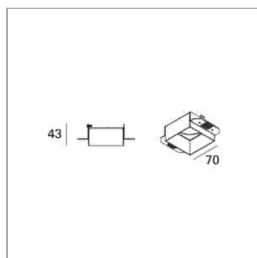

MANDATORY ACCESSORIES

Accessori Outer Casing Nyxq For False Ceiling Q50 outer casing for plasterbord

code LTN02A/01

Trimless recessed indoor outer casing for plasterboard. Bianco finishing outer casing for plasterboard

Technical Sheet